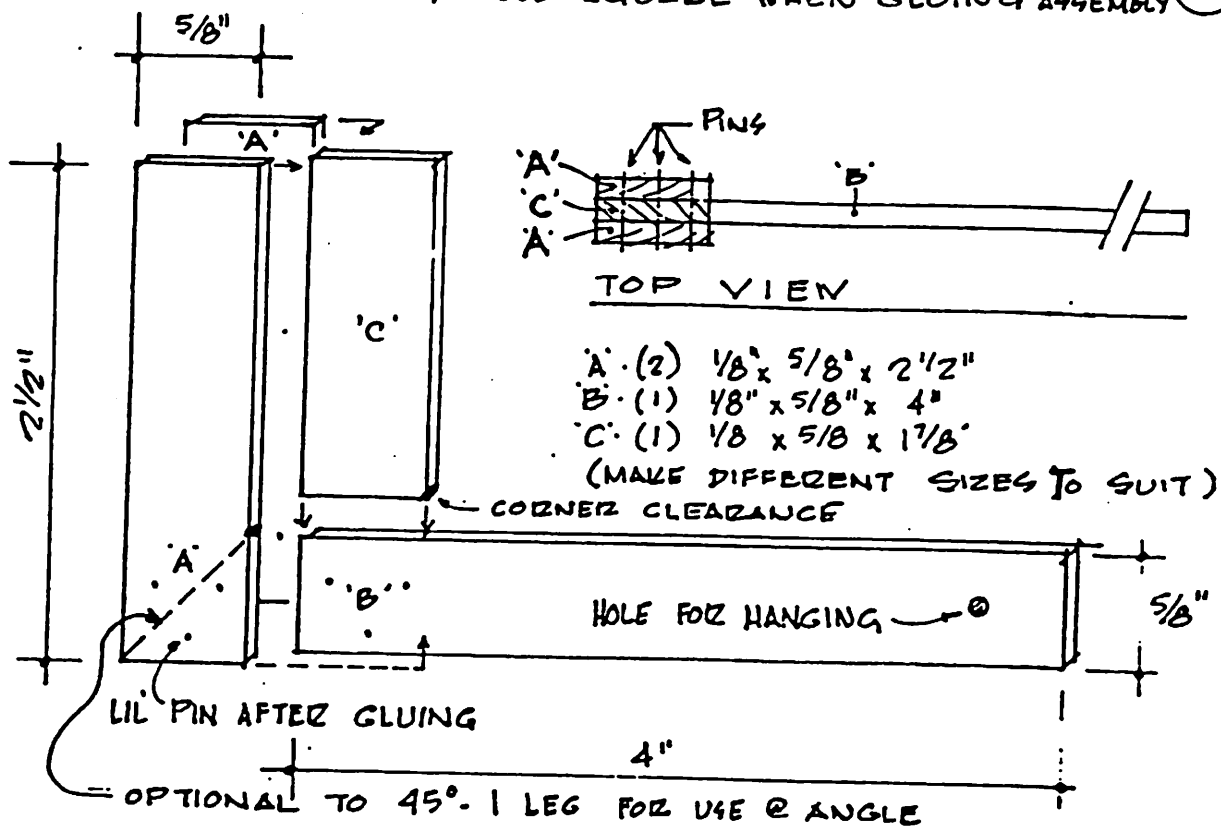

QUICK TOOLS - HARDWOOD SQUARE

Q30

9 MINI (ECONOMY) HARDWOOD MODEL SQUARE

BE SURE TO ALIGN W/ GOOD SQUARE WHEN GLUING ASSEMBLY

- A: 1/8" - 5 PLY
- B: RIDGED ALUM & BRASS
- GLUE 'B' ON TOP OF 'A'
- 2 SCRIBES ACROSS END OF DOVEL GIVES EXACT CENTER